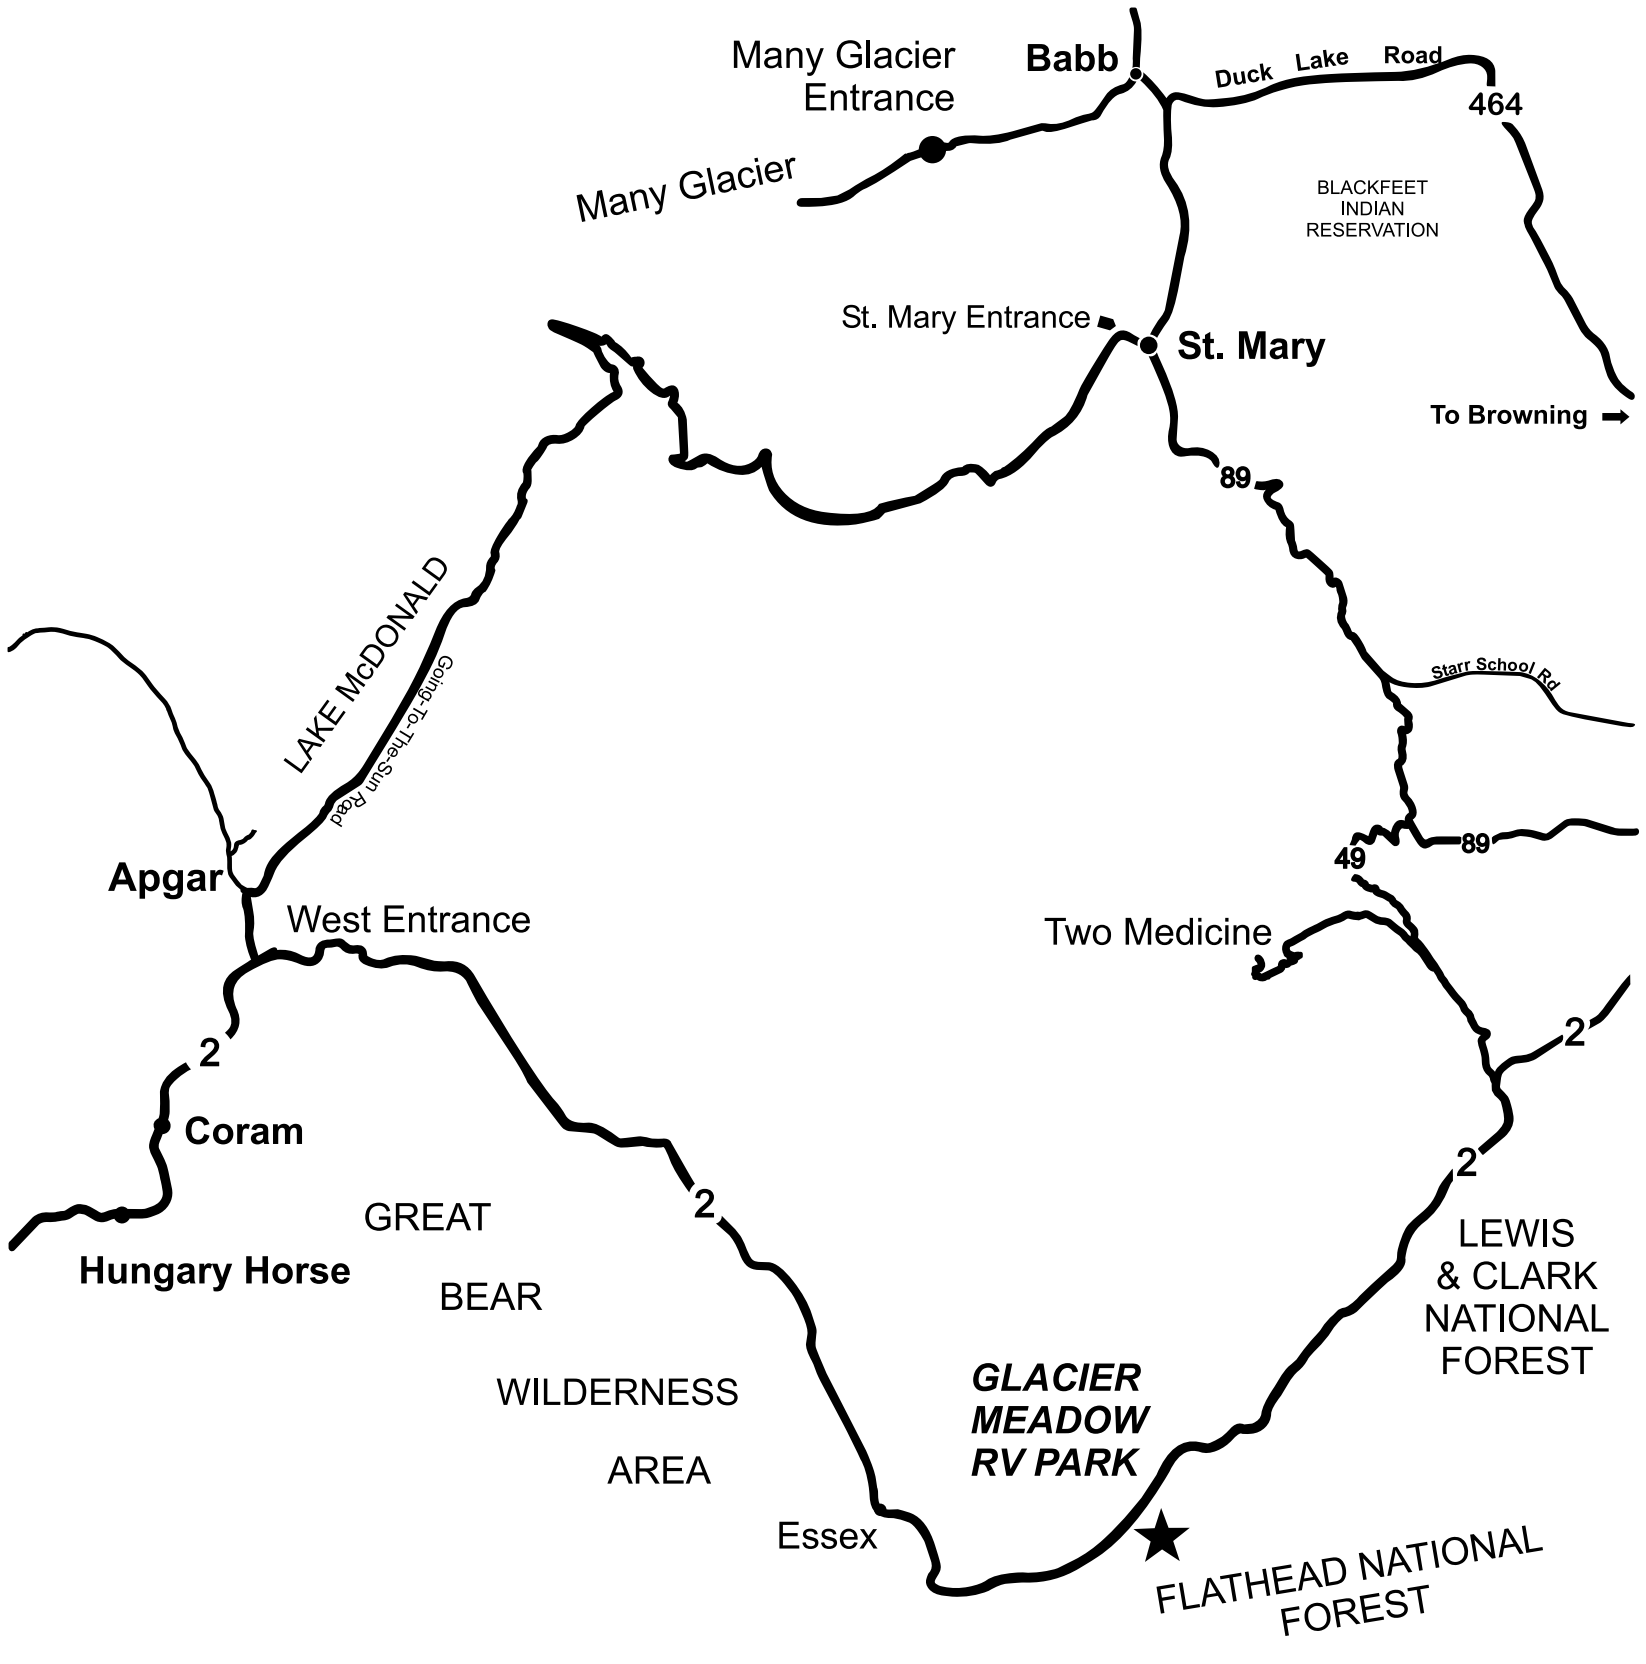

# GLACIER MEADOW RV PARK

Beautiful - Peaceful - Reasonable

East Glacier Park, MT  
(406) 226 - 4479

- WELCOME**
1. Check-Out time is 11:00 AM
  2. No washing of RV's or Car's
  3. Pets Must be on leash and cleaned up after
  4. Quiet time is 10 PM to 7 AM
  5. Speed limit in park is 10 mph

To Browning →

89

LAKE McDONALD

Going to the Sun Road

Starr School Rd

Apgar

West Entrance

49

89

Two Medicine

Coram

2

2

Hungary Horse

GREAT BEAR WILDERNESS AREA

2

LEWIS & CLARK NATIONAL FOREST

GLACIER MEADOW RV PARK

Essex

★ FLATHEAD NATIONAL FOREST